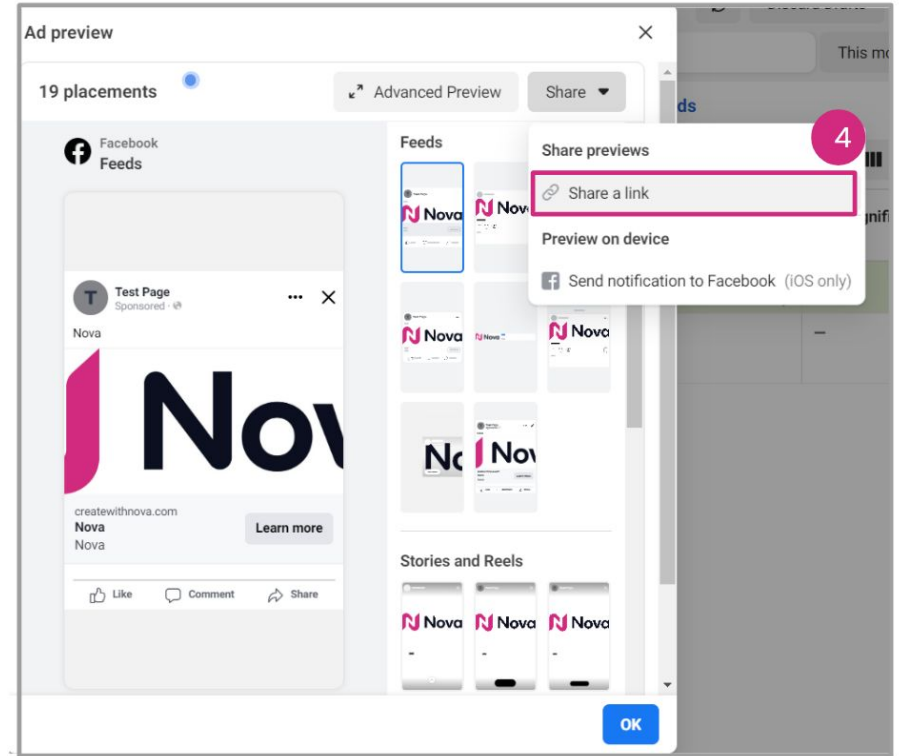

Generate a Preview

Click the **Preview** button

The screenshot displays the Nova Ads interface. At the top, there are three tabs: 'Campaigns', 'Ad sets', and 'Ads'. The 'Ad sets' tab is active, and a blue badge indicates '1 selected'. Below the tabs is a toolbar with various actions: '+ Create', 'Duplicate', 'Edit', 'A/B test', 'Preview' (highlighted with a pink box and a pink circle with the number 2), 'Rules', 'View Setup', 'Reports', and a '1 selected' badge. Below the toolbar is a table with columns: 'Off/On', 'Ad', 'Delivery', 'Ad set name', 'Bid strategy', 'Budget', 'Last significant edit', 'Attribution setting', and 'Re'. The table contains one row for a 'New Traffic ad' set, which is currently 'In draft'. Below the table, it says 'Results from 1 ad'.

Generate a Preview

Click on **Share**

Generate a Preview

Click on **Share a link**

Generate a Preview

Select **Copy**

Share preview of New Traffic ad ×

Give others access to this preview with a link. You can choose how many days the link will be active.