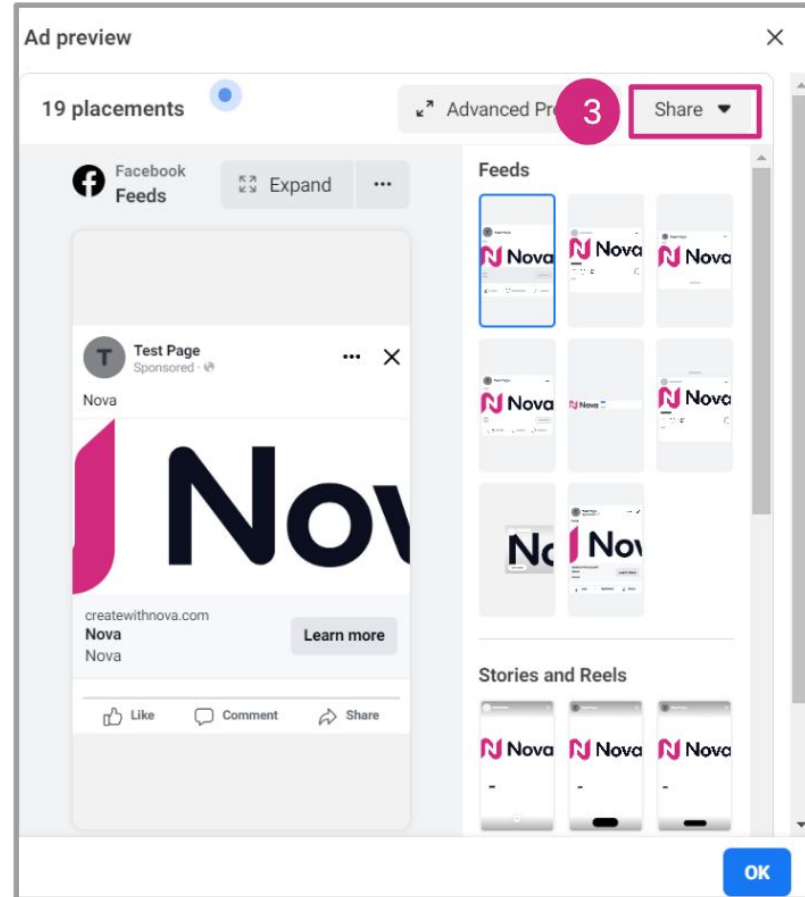

Generate a Preview

Click on **Share**